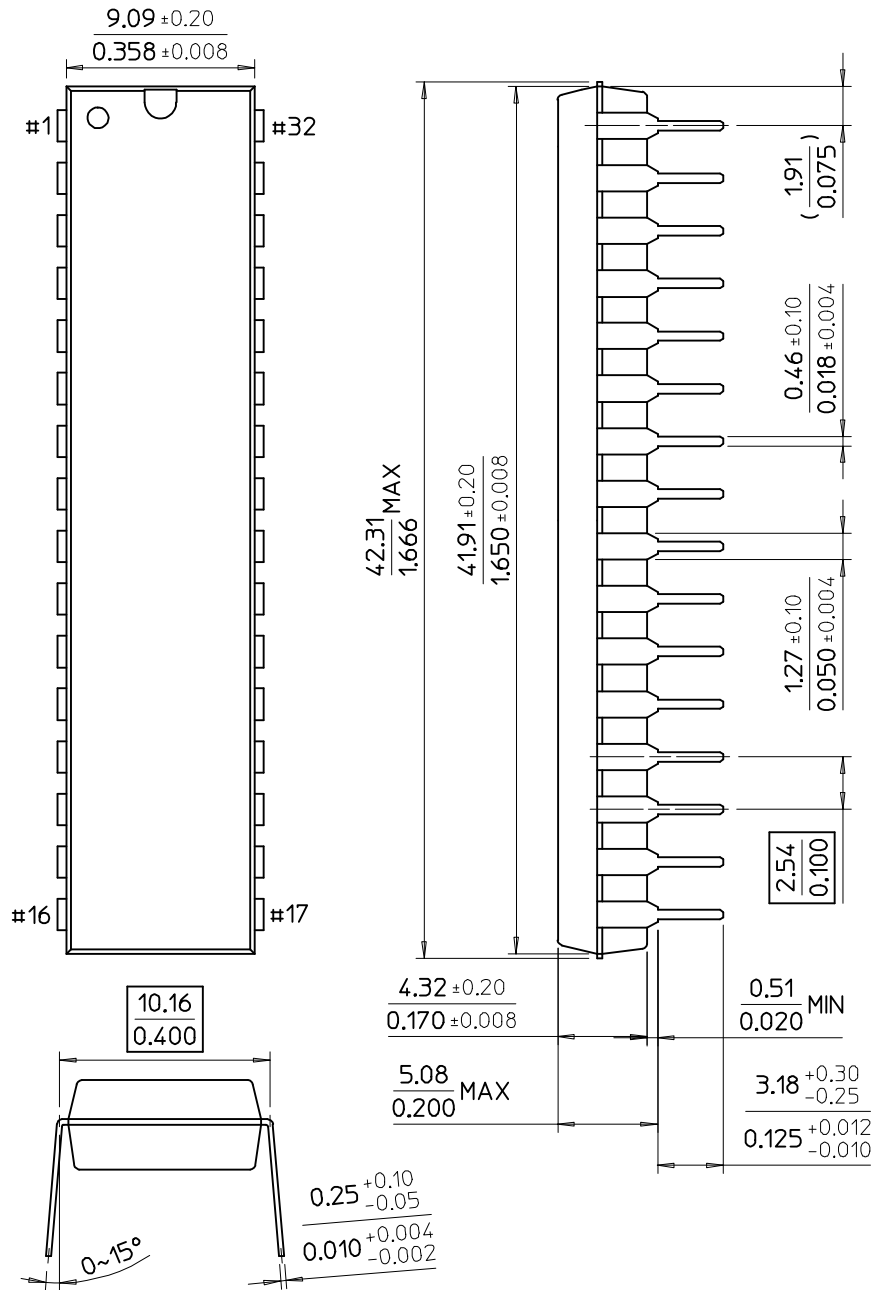

32-DIP-400

Dimensions in Millimeters/inches

SAMSUNG ELECTRONICS CO.,LTD.